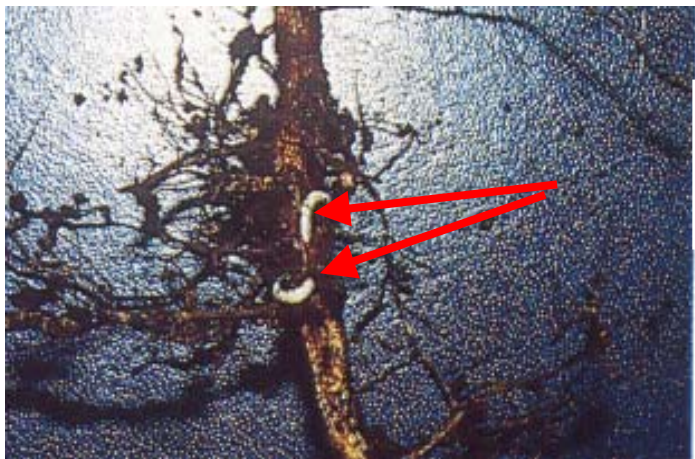

BEAN FOLIAGE BEETLE (*Ootheca* spp.) DAMAGE ON BEANS

Local names: Kirombosho (Kichaga), Kiindi (Kisambaa), Nasheve (Kipare), Lwenya (Kinyakyusa)
Nadolukunya (Kimaasai)

Bean foliage beetle (*Ootheca* spp.) adult

Bean leaves damaged by adult bean foliage beetle

Bean foliage beetle larvae feed and damage roots and stems

Premature senescence of bean plants as a result of bean foliage beetle larval feeding